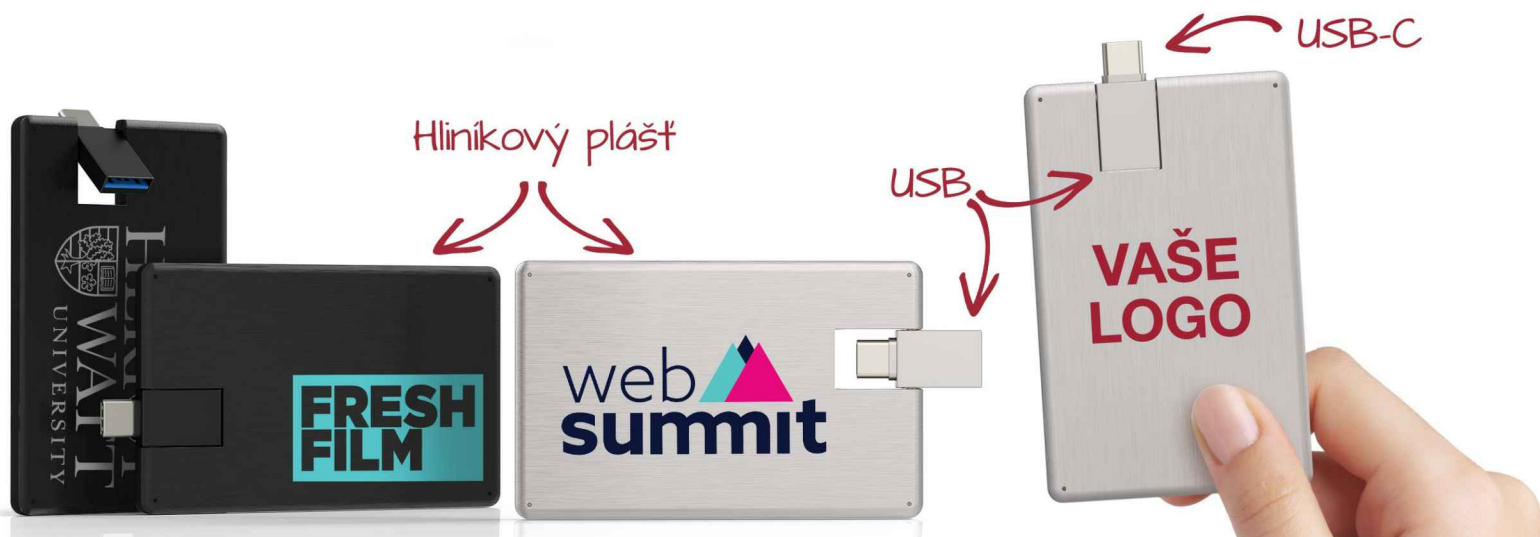

Ace

Our Ace USB Card is a fantastic custom flash drive that features dual USB connectors on one model - a Standard USB connector and a USB-C connector. You can seamlessly swivel the USB to use whichever connector you desire. Another popular feature is the large branding area on the front and back of the Ace USB Card. Perfect for displaying your logo, slogan, website address or any other information in true style.